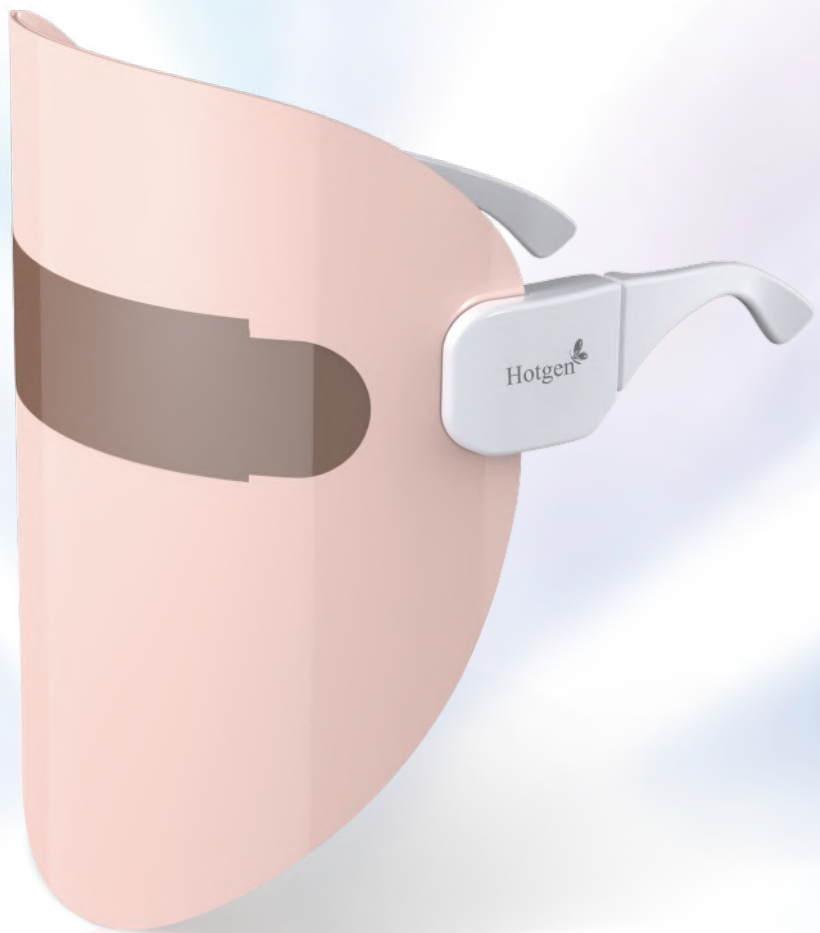

Skin rejuvenation with light beam Care for acne

| LED Head-mounted Beauty Device |

*3 bands of light wavelengths
repairing different skin layers*

Skin rejuvenation with light
beam Care for acne

Care for acne

Fairer skin